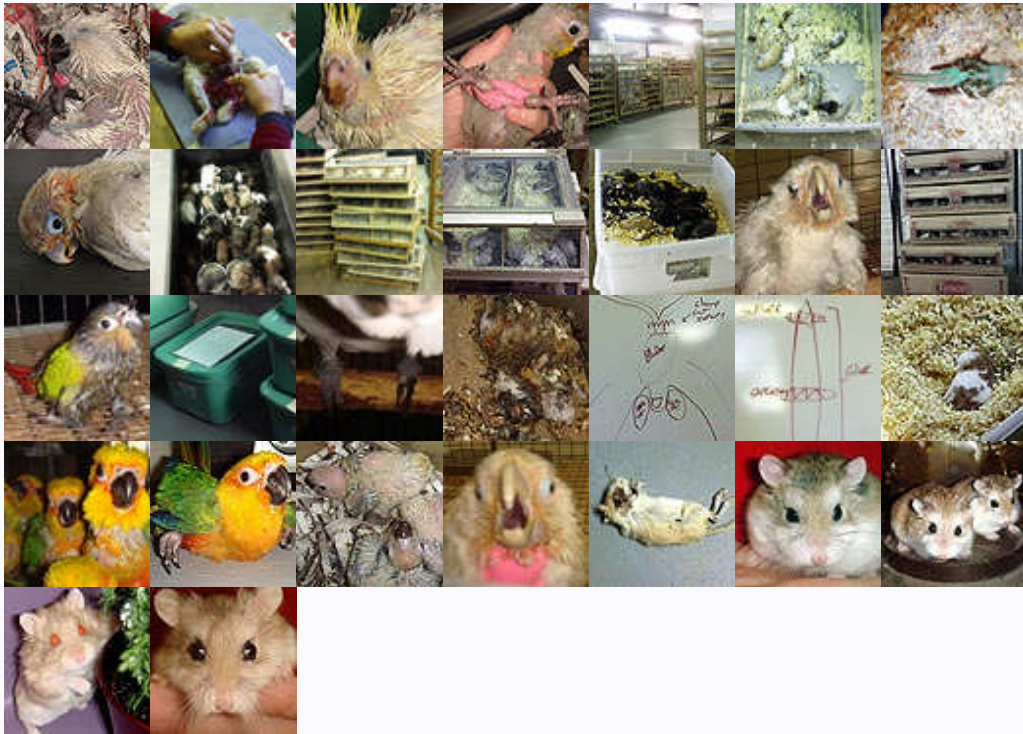

### Rainbow World Exotics: PetSmart Supplier Investigation, 2007

### PetSmart Store Investigation in Manchester, Connecticut, 2006-2007

The animals shown in these photos were among hundreds who suffered—and many of them died—in Arizona and Connecticut PetSmart stores in a period of less than five months.

**Cruelty Caught at PetSmart Stores**